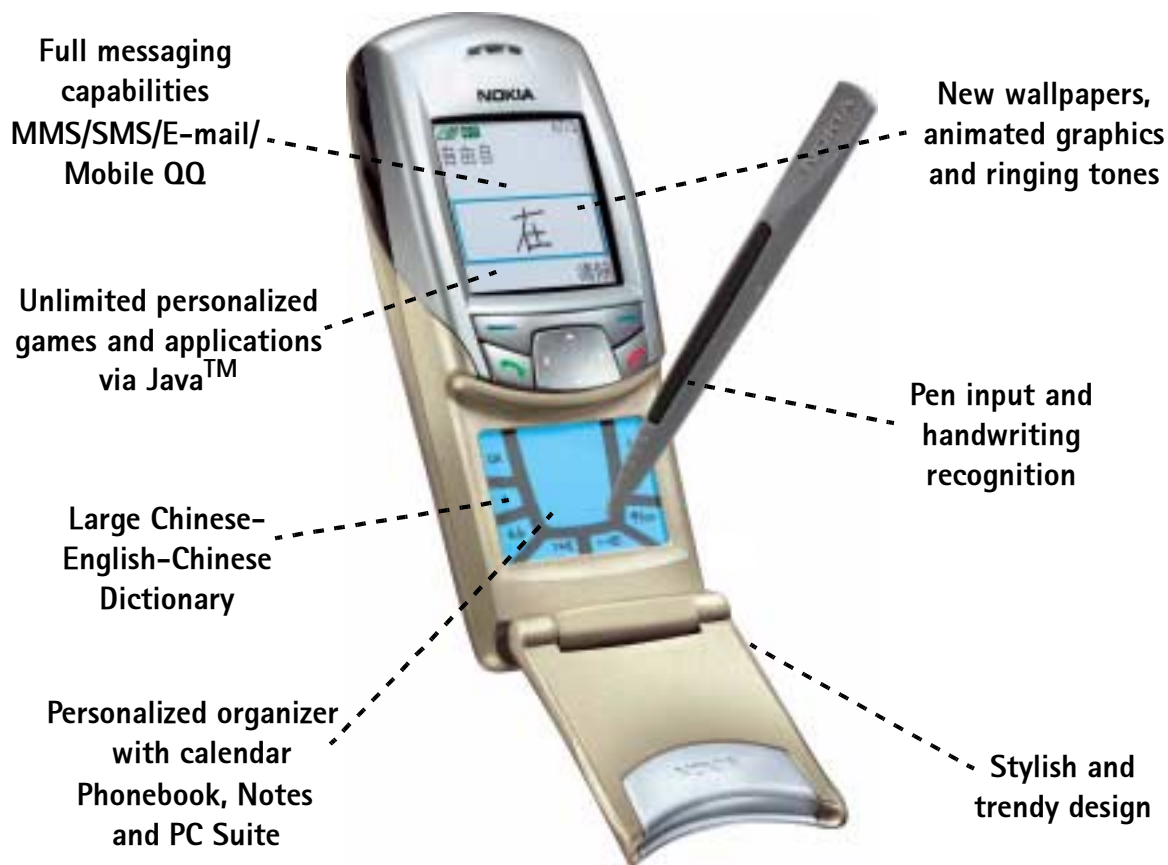

The Product

The RH-4, Nokia 6108 is a triple band hand portable mobile telephone for the E-GSM 900, GSM 1800 and GSM 1900 networks, automatically switching between 900, 1800 and 1900MHz bands; automatic handover between 900 & 1800 MHz bands. It is power class 1 (1W) transceiver in all bands except GSM900 where it is a power class 4 transceiver (2W).

Hand portable transceiver

Figure 1: General illustration of RH-4, Nokia 6108

The features of the RH-4, Nokia 6108

- Tri-band: E-GSM 900/GSM 1800/GSM 1900
- WAP and GPRS (General Packet Radio Service)
- HSCSD (High Speed Circuit Switched Data)
- Full graphic colour display
- Jack style UI with two soft keys
- Integrated IR link & internal data
- Pen input with Chinese handwriting recognition
- SyncML
- Automatic Key guard
- Integrated handsfree speaker
- Midi ring tones
- Internal vibra
- Plug & play HF support
- Internal antenna
- Touchpad

Special features to meet the Chinese requirements

Pen input with Chinese handwriting recognition

- The most natural way of writing Chinese
- Predictive Chinese handwriting input
- More intuitive and faster way to write messages, taking notes or entering information
- Enable text editor, number editor and search
- Also supports the English alphabet input and recognition